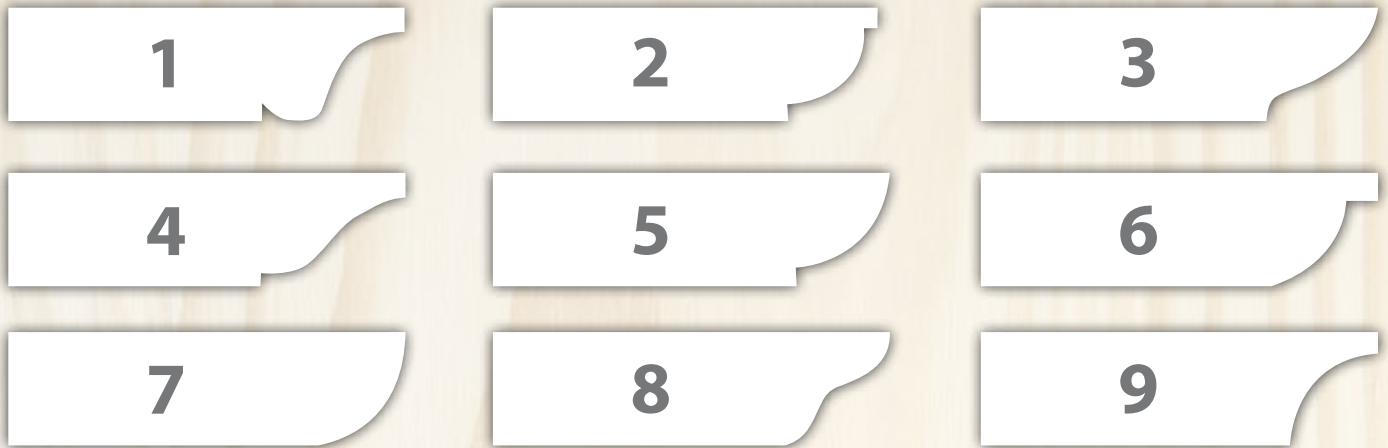

# BANDSAWN CORBELS Custom Corbels Available

The following dimensions are needed when placing an order:

Example:

Dimension A x Dimension B x Dimension C

**SETUP CHARGE \$25.00**

Dimension "A"	4"	6"	8"	10"	12"	14"	18"
Corbel #1	\$5.50	\$8.50	\$8.50	\$10.00	\$10.00	Quote*	Quote*
Corbel #2	\$5.50	\$8.50	\$8.50	\$10.00	\$10.00	Quote*	Quote*
Corbel #3	\$5.00	\$8.00	\$8.00	\$9.00	\$9.00	Quote*	Quote*
Corbel #4	\$5.50	\$8.50	\$8.50	\$10.00	\$10.00	Quote*	Quote*
Corbel #5	\$5.50	\$8.50	\$8.50	\$10.00	\$10.00	Quote*	Quote*
Corbel #6	\$5.50	\$8.50	\$8.50	\$10.00	\$10.00	Quote*	Quote*
Corbel #7	\$5.00	\$8.00	\$8.00	\$9.00	\$9.00	Quote*	Quote*
Corbel #8	\$5.00	\$8.00	\$8.00	\$9.00	\$9.00	Quote*	Quote*
Corbel #9	\$5.00	\$8.00	\$8.00	\$9.00	\$9.00	Quote*	Quote*