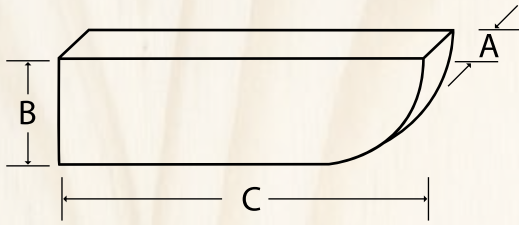

# BANDSAWN CORBELS Custom Corbels Available

The following dimensions are needed when placing an order:

Example:

Dimension A x Dimension B x Dimension C

**SETUP CHARGE \$25.00**

Dimension "A"	4"	6"	8"	10"	12"	14"	18"
Corbel #1	\$5.50	\$8.50	\$8.50	\$10.00	\$10.00	Quote*	Quote*
Corbel #2	\$5.50	\$8.50	\$8.50	\$10.00	\$10.00	Quote*	Quote*
Corbel #3	\$5.00	\$8.00	\$8.00	\$9.00	\$9.00	Quote*	Quote*
Corbel #4	\$5.50	\$8.50	\$8.50	\$10.00	\$10.00	Quote*	Quote*
Corbel #5	\$5.50	\$8.50	\$8.50	\$10.00	\$10.00	Quote*	Quote*
Corbel #6	\$5.50	\$8.50	\$8.50	\$10.00	\$10.00	Quote*	Quote*
Corbel #7	\$5.00	\$8.00	\$8.00	\$9.00	\$9.00	Quote*	Quote*
Corbel #8	\$5.00	\$8.00	\$8.00	\$9.00	\$9.00	Quote*	Quote*
Corbel #9	\$5.00	\$8.00	\$8.00	\$9.00	\$9.00	Quote*	Quote*